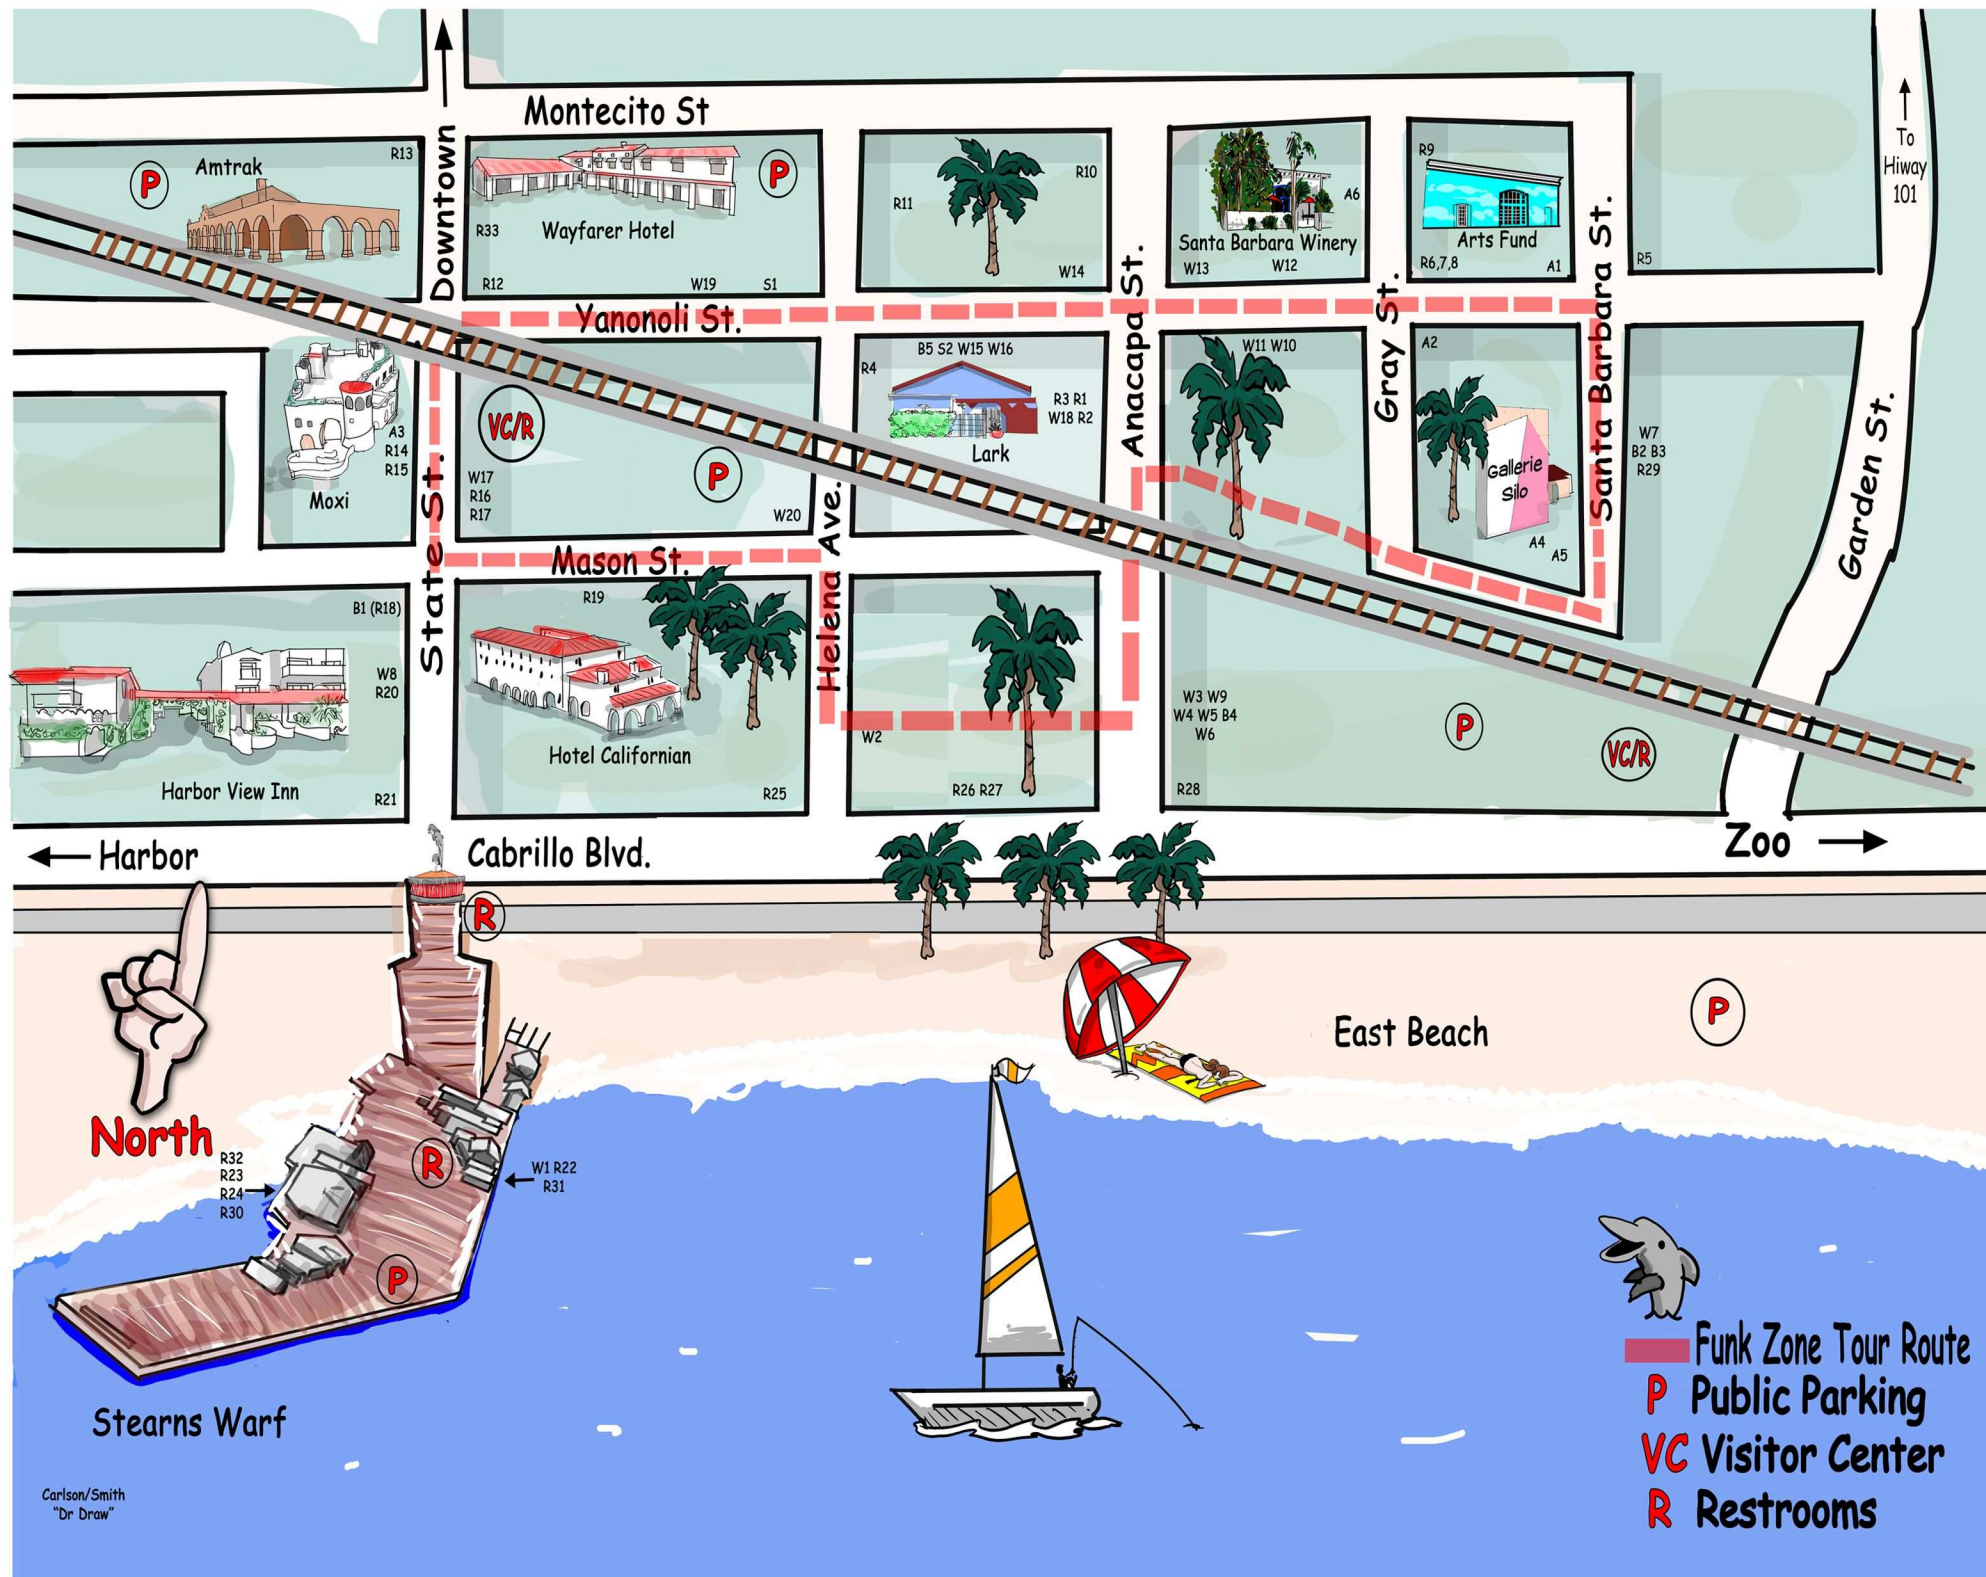

# FUNK ZONE MAP

Key to Wineries, Brew Pubs, Art Galleries and Restaurants !

Free Historical Walking Tours for the Waterfront or Funk Zone at: [freewalkingtoursb.com](http://freewalkingtoursb.com)  
Second Edition August 2019

Carlson/Smith  
"Dr Draw"

- Funk Zone Tour Route
- Public Parking
- Visitor Center
- Restrooms

## Wineries (W)

**W1. Deep Sea @ Stearns Wharf.**  
M-Sun 12p-8p, Fri/Sat till 9p.

**W2. Skyenna Wine Lounge** 12 Helena  
Usually 12p-8p. Closed Wed.

**W3. Corks and Crowns** 32 Anacapa  
Daily 11a-7p.

**W4. Kunin Wines** 28 Anacapa  
Daily 11a - 7p.

**R11. Seven Bar & Kitchen** 224 Helena,  
M-Th 5p-12a, Fri 4p-1a, Sat 11a-1a,  
Sun 11a-12a

**R12. Loquita** 202 State,  
Daily 5p-9:30p, Fri-Sat til 10:30p

**R13. Enterprise Fish Co** 225 State  
Daily 11a-10p, Fri/Sat til 11p